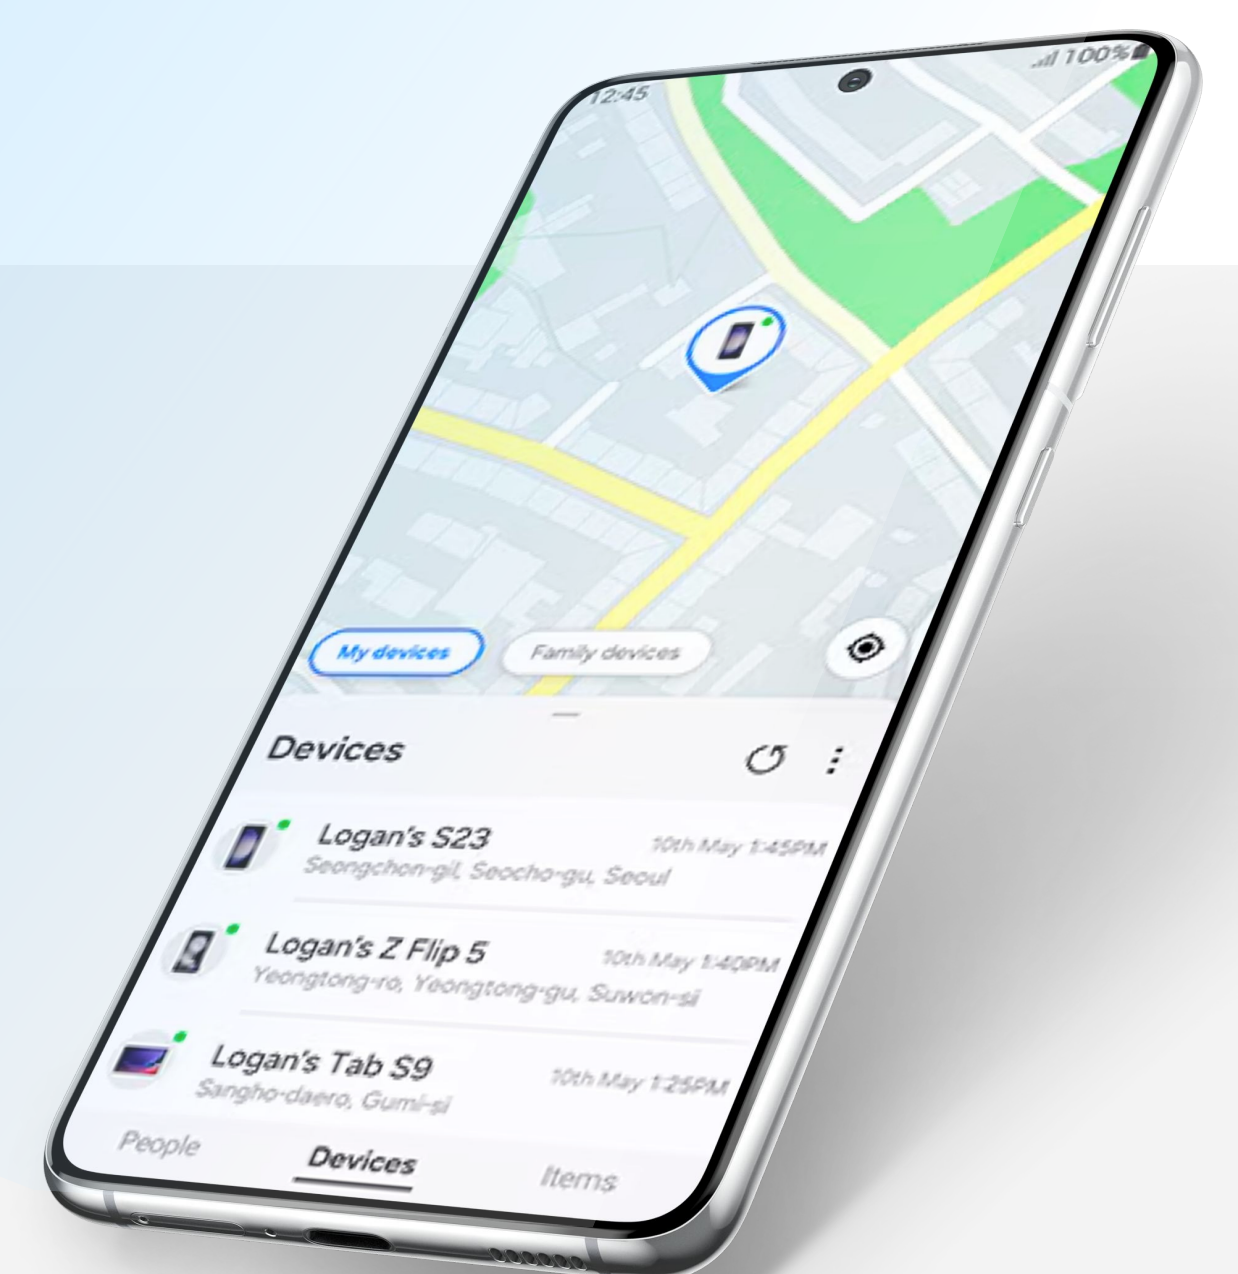

Move for the little

Perfect Fitness Tracker for Cat
LavvieTAG Pro

LavvieTAG Pro

BLE Based Location Tracking Technology:

Due to its lower power consumption compared to GPS-based location tracking, this technology extends usage time by up to 4 months.

With Bluetooth, LavvieTAG Pro has evolved into an all-in-one healthcare tracker for cats.

LavvieTAG PRO
 Incheon, Yeonsu-gu
 Last updated : 2 minutes ago

Ring Location history Refresh More

LavvieTAG Pro

1 Object Recognition Technology