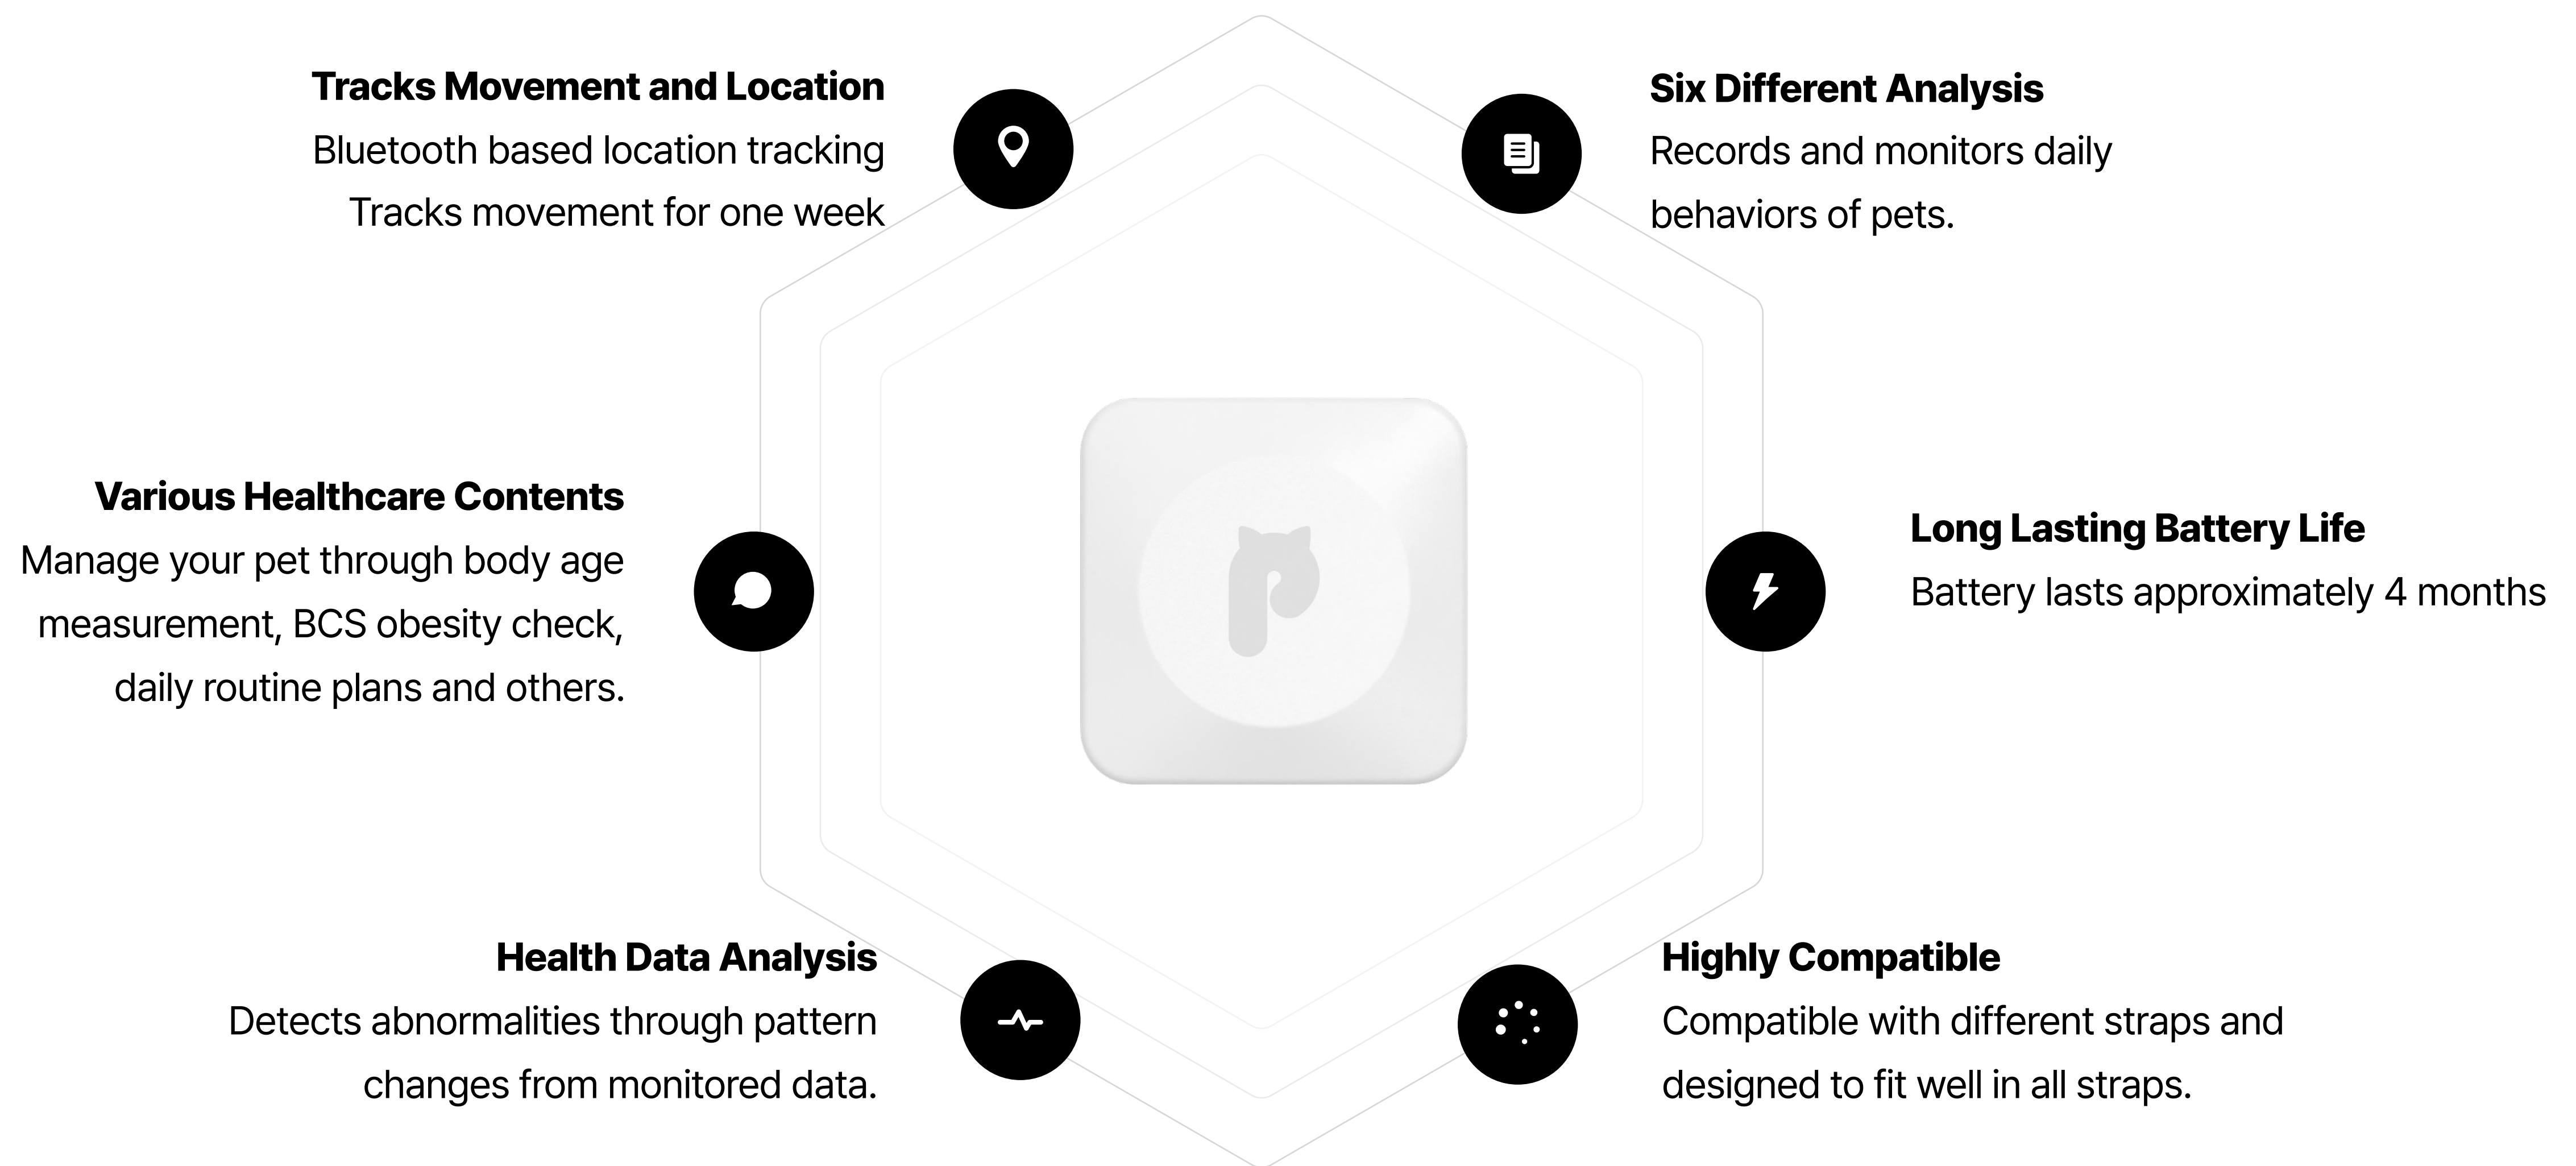

Move for the little

Perfect Fitness Tracker for Cat
LavvieTAG Pro

LavvieTAG Pro

BLE Based Location Tracking Technology:

Due to its lower power consumption compared to GPS-based location tracking, this technology extends usage time by up to 4 months.

With Bluetooth, LavvieTAG Pro has evolved into an all-in-one healthcare tracker for cats.

LavvieTAG PRO
 Incheon, Yeonsu-gu
 Last updated : 2 minutes ago

Ring Location history Refresh More

LavvieTAG Pro

1 Object Recognition Technology

3 Anomaly Detection Technology

Leveraging a machine learning algorithm trained on data from 10,000 pets in partnership with veterinary hospitals, this technology detects and classifies health abnormalities in cats with 95% accuracy and predicts potential diseases.

Comparison

	Company A GPS Tracker	Company B GPS Tracker	 LavvieTAG Pro
Daily Activity Tracking	O	O	O
Calorie Analysis	O	O	O
Health Anomaly Detection	O	O	O
Real-Time Location Tracking	O	X	O
Movement History	O	X	O
Location Alerts	O	X	O
Location Sharing	X	X	O
Size	55*28 mm	38*22 mm	29*29 mm
Battery Life	7days	30days	4 months
Product Integration	X	X	O