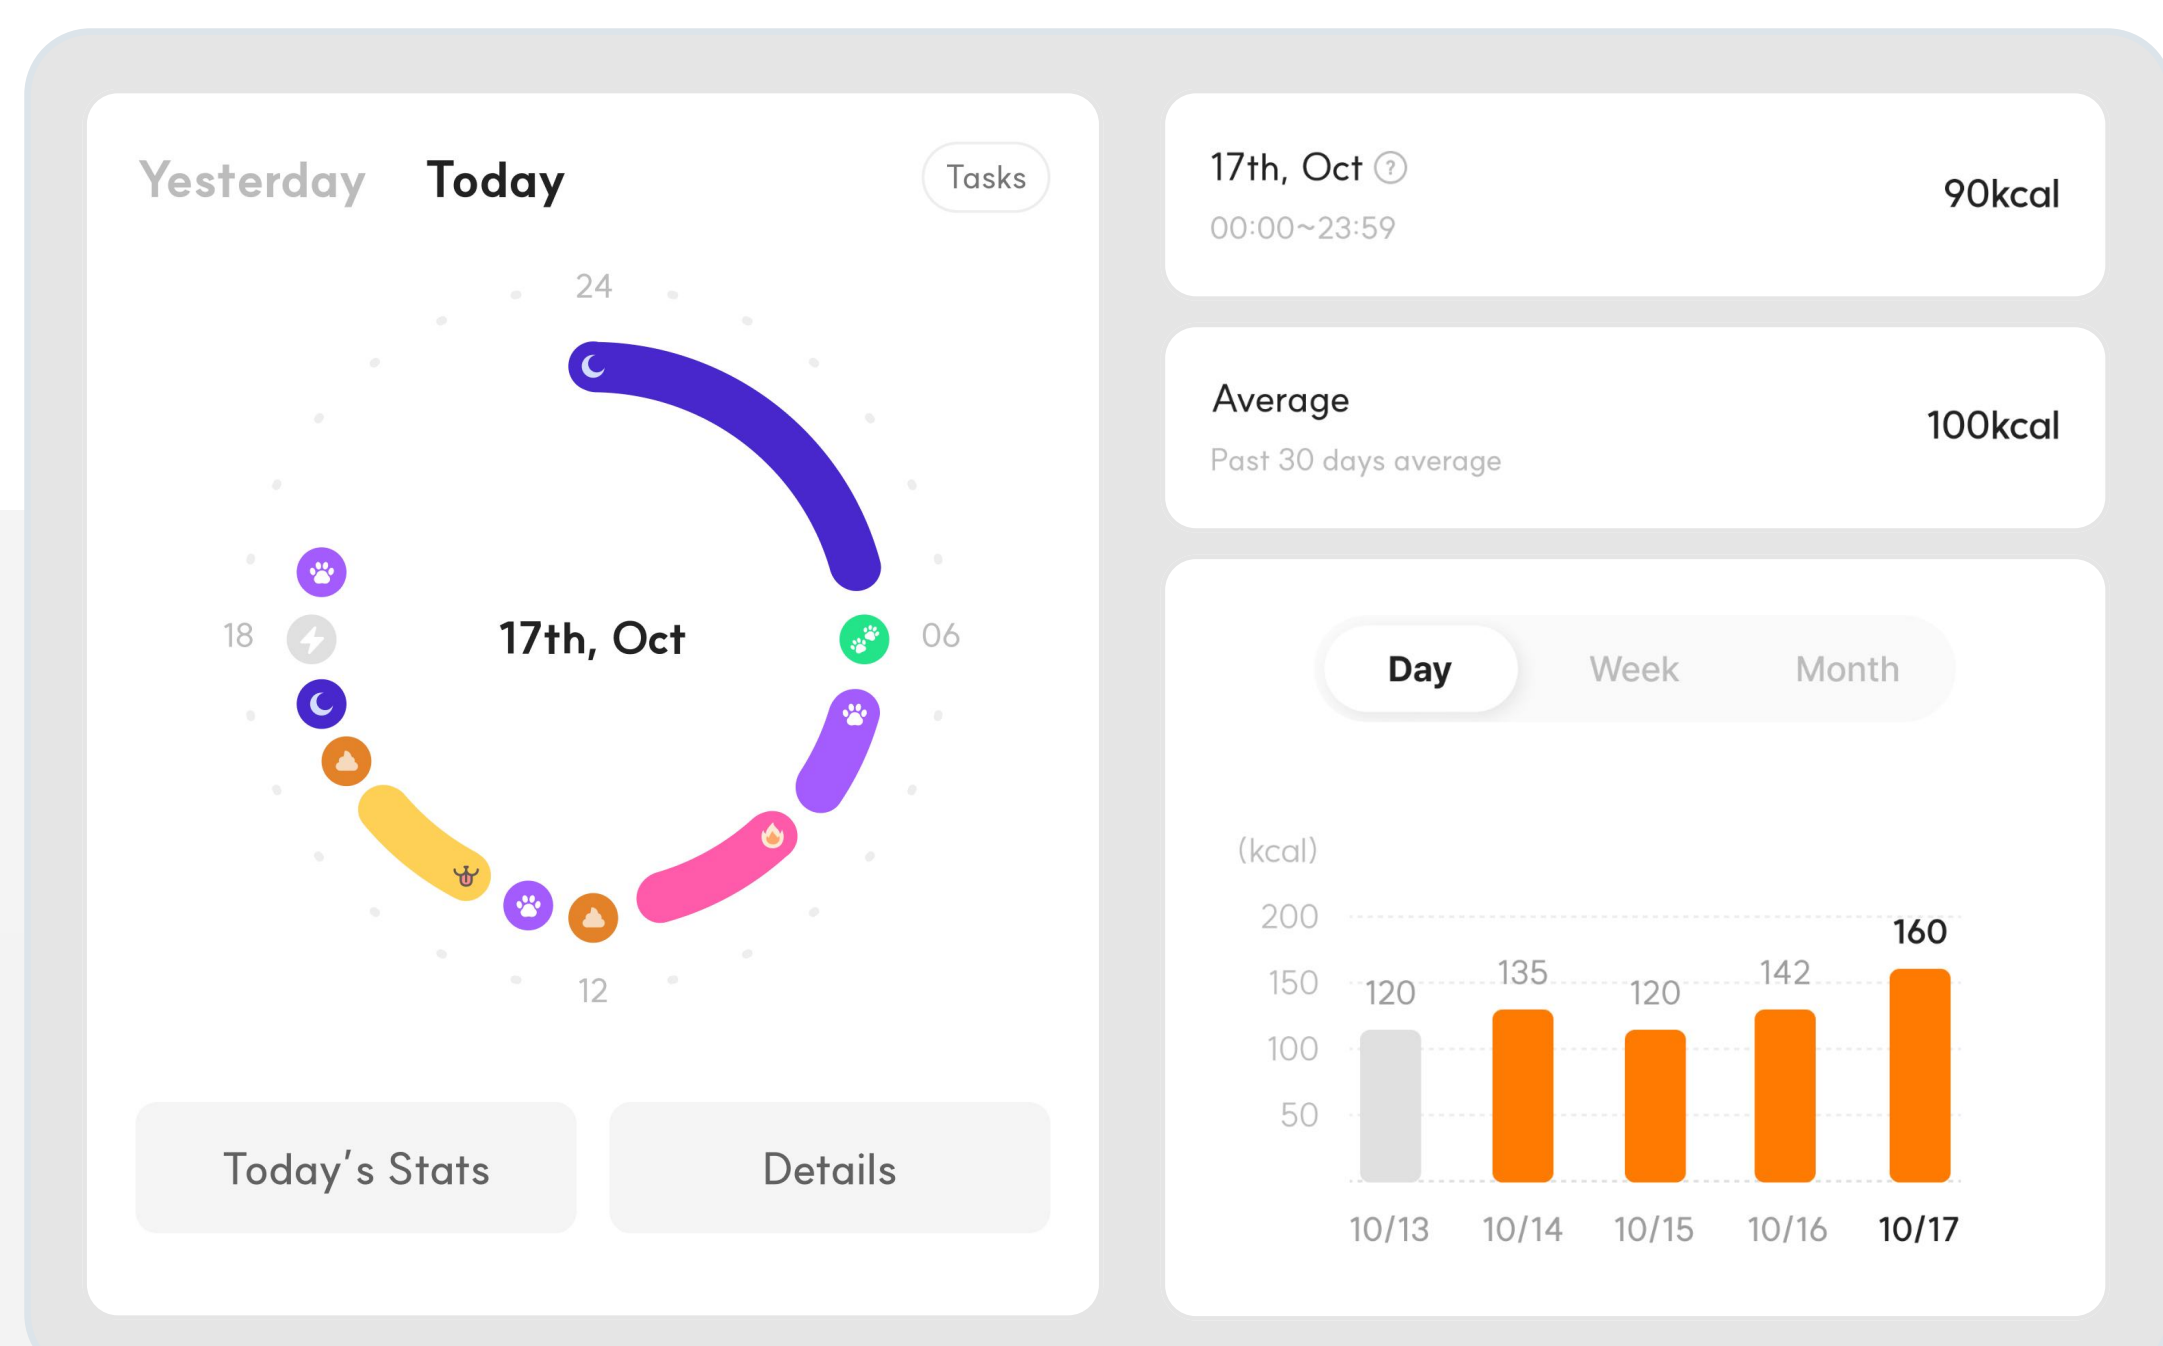

LavvieTAG Pro

BLE Based Location Tracking Technology:

Due to its lower power consumption compared to GPS-based location tracking, this technology extends usage time by up to 4 months.

With Bluetooth, LavvieTAG Pro has evolved into an all-in-one healthcare tracker for cats.