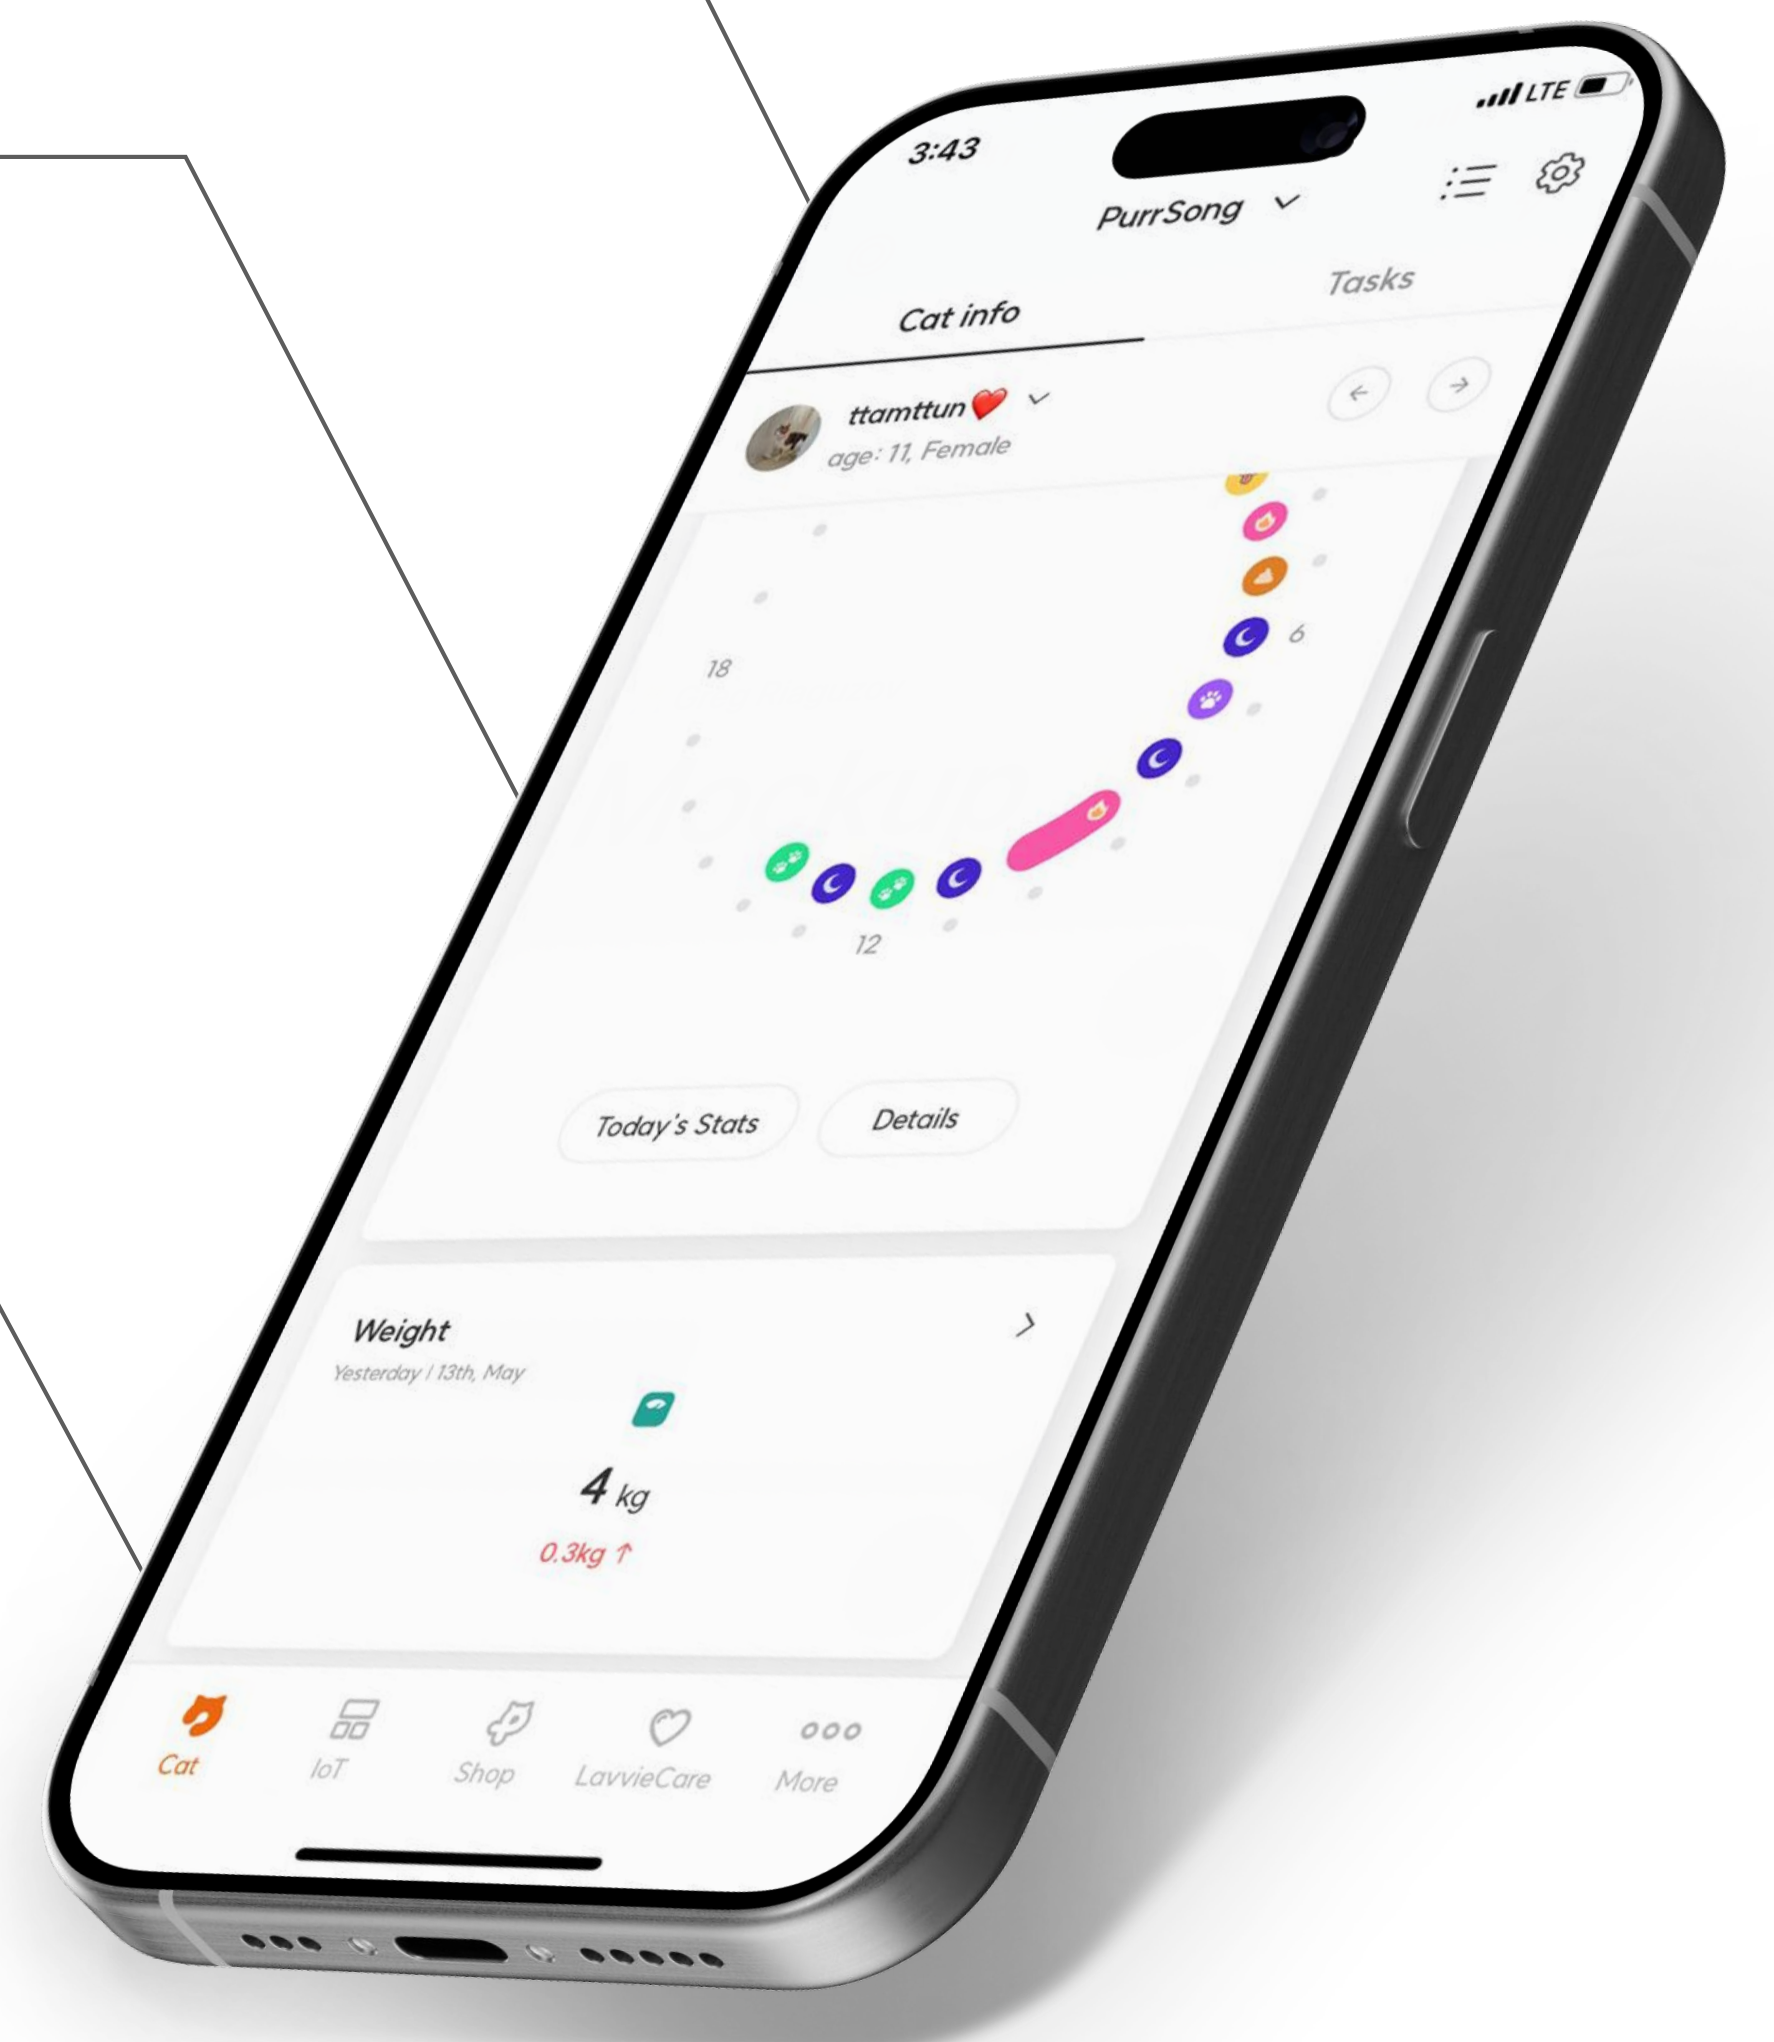

Move for the little

Perfect Fitness Tracker for Cat
LavvieTAG Pro

LavvieTAG Pro

BLE Based Location Tracking Technology:

Due to its lower power consumption compared to GPS-based location tracking, this technology extends usage time by up to 4 months.

With Bluetooth, LavvieTAG Pro has evolved into an all-in-one healthcare tracker for cats.

LavvieTAG PRO
 Incheon, Yeonsu-gu
 Last updated : 2 minutes ago

Ring Location history Refresh More

LavvieTAG Pro

1 Object Recognition Technology

Utilizing BLE RSSI strength, this technology communicated with water dispensers and feeders to accurately identify between each of the different pets.

2 Behavior Analysis Technology

By optimizing the analysis firmware for lower power consumption, the behavior analysis algorithm with 93% accuracy has been developed. This allows users to track how much time their pets spend on various activities each day, such as grooming, drinking, sleeping, running, walking and resting.

Comparison

	Company A GPS Tracker	Company B GPS Tracker	 LavvieTAG Pro
Daily Activity Tracking	O	O	O
Calorie Analysis	O	O	O
Health Anomaly Detection	O	O	O
Real-Time Location Tracking	O	X	O
Movement History	O	X	O
Location Alerts	O	X	O
Location Sharing	X	X	O
Size	55*28 mm	38*22 mm	29*29 mm
Battery Life	7days	30days	4 months
Product Integration	X	X	O